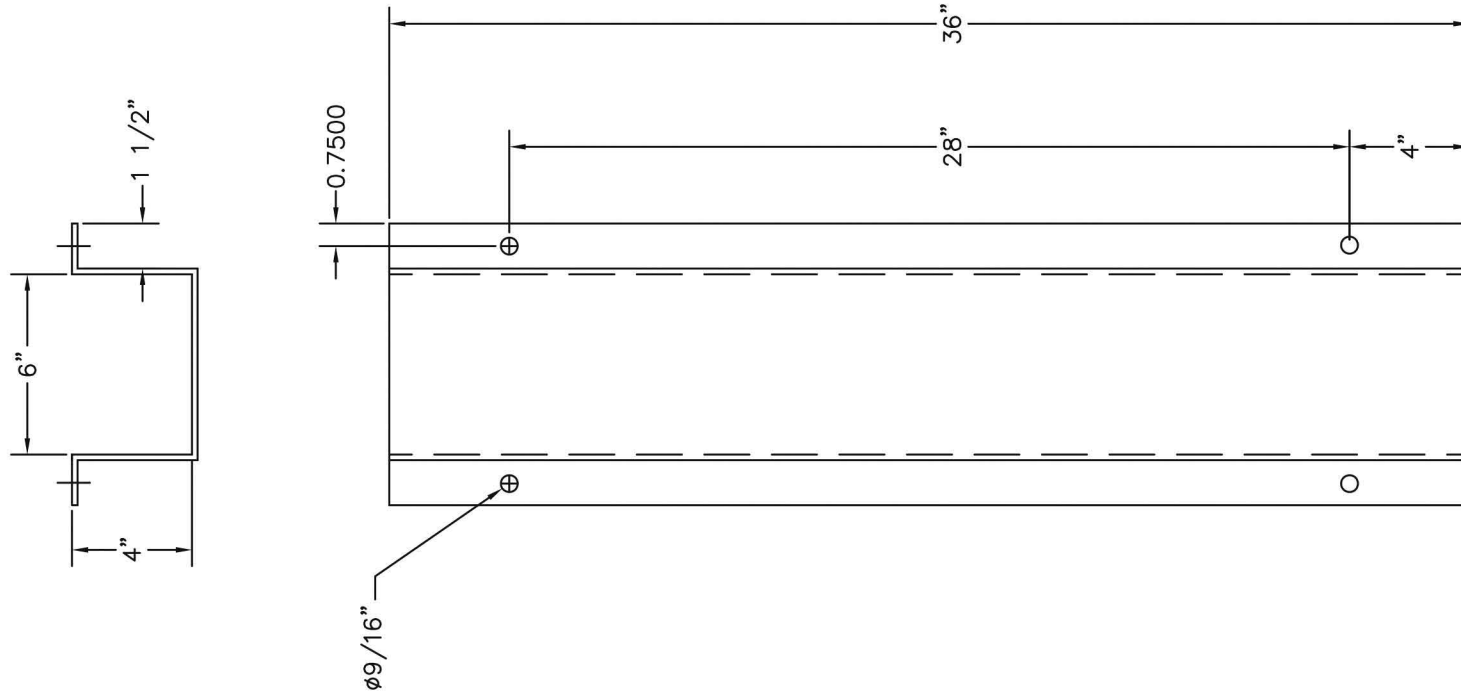

PART #	WIDTH	LENGTH
HG636WM	6"	36"
HG648WM	6"	48"
HG660WM	6"	60"

MFS

Metal Fabrication Services

A Division of Eberl Iron Works, Inc.

Toll Free: (800) 285-3056

Telephone: (716) 854-7633 www.eberliron.com

Fax: (716) 854-1184

Email: sales@eberliron.com

CUSTOMER	SCALE
CUSTOMER ORDER NO.	DATE
JOB	DRAWING NO.
SHOP ORDER NO.	