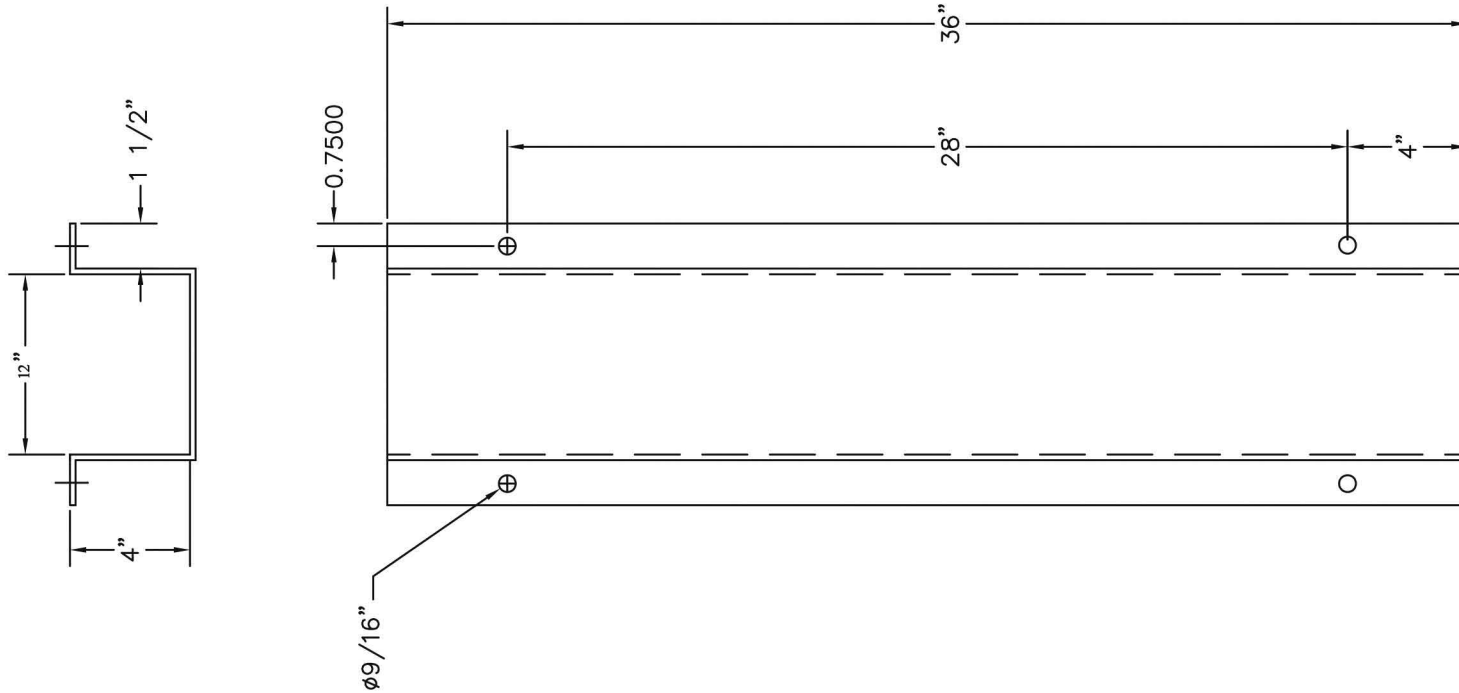

PART #	WIDTH	LENGTH
HG1236WM	12"	36"
HG1248WM	12"	48"
HG1260WM	12"	60"

Metal Fabrication Services

A Division of Eberl Iron Works, Inc.

Toll Free: (800) 285-3056

Telephone: (716) 854-7633 www.eberliron.com