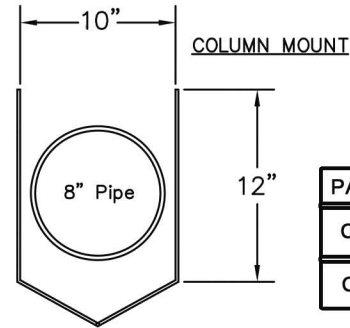

PART #	PIPE DIAM	WIDTH	LENGTH
CPG836WM	8"	10"	36"
CPG848WM	8"	10"	48"

PART #	PIPE DIAM	WIDTH	LENGTH
CPG836CM	8"	10"	36"
CPG848CM	8"	10"	48"

MFS

Metal Fabrication Services
A Division of Eberl Iron Works, Inc.