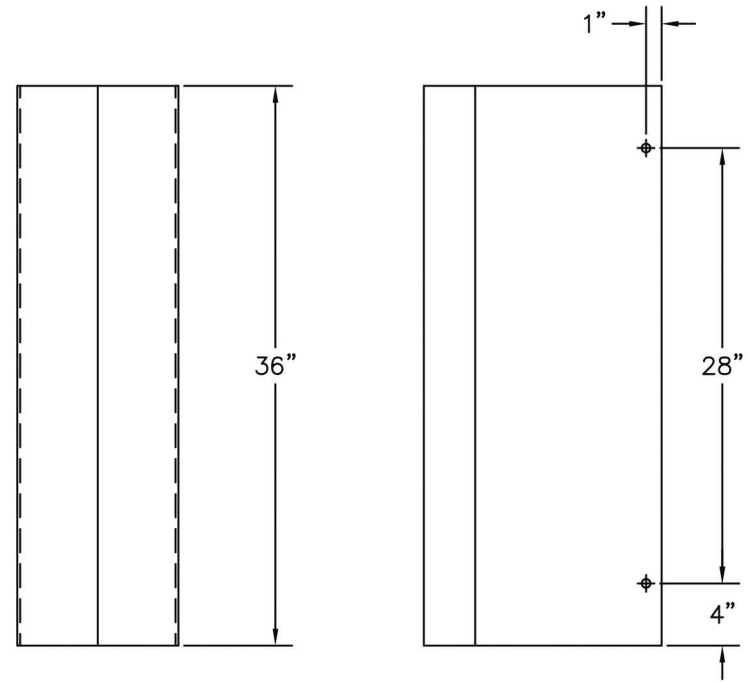

PART #	PIPE DIAM	WIDTH	LENGTH
CPG836WM	8"	10"	36"
CPG848WM	8"	10"	48"

PART #	PIPE DIAM	WIDTH	LENGTH
CPG836CM	8"	10"	36"
CPG848CM	8"	10"	48"

MFS

Metal Fabrication Services
A Division of Eberl Iron Works, Inc.