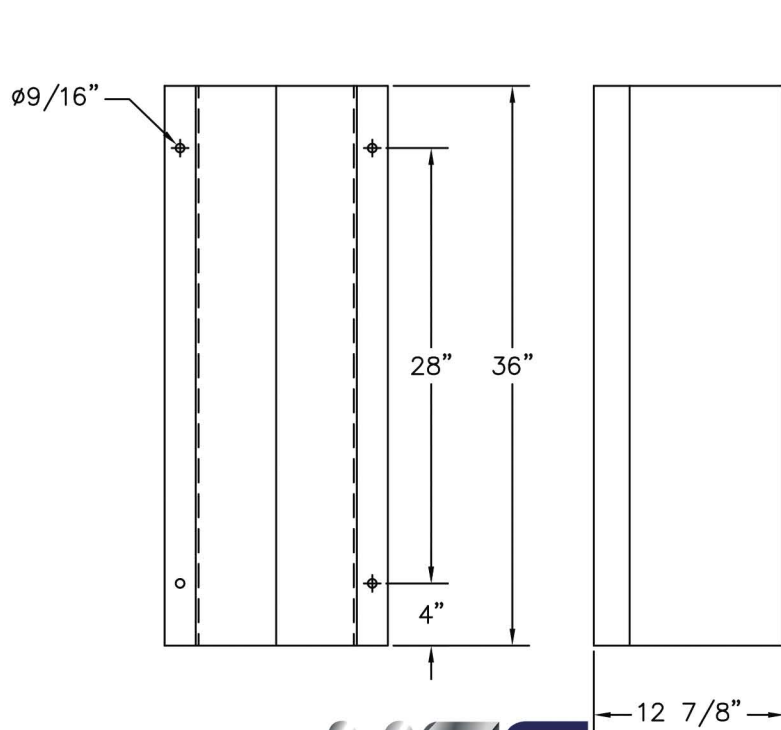

PART #	PIPE DIAM	WIDTH	LENGTH
CPG836WM	8"	10"	36"
CPG848WM	8"	10"	48"

PART #	PIPE DIAM	WIDTH	LENGTH
CPG836CM	8"	10"	36"
CPG848CM	8"	10"	48"

MFS

Metal Fabrication Services
A Division of Eberl Iron Works, Inc.