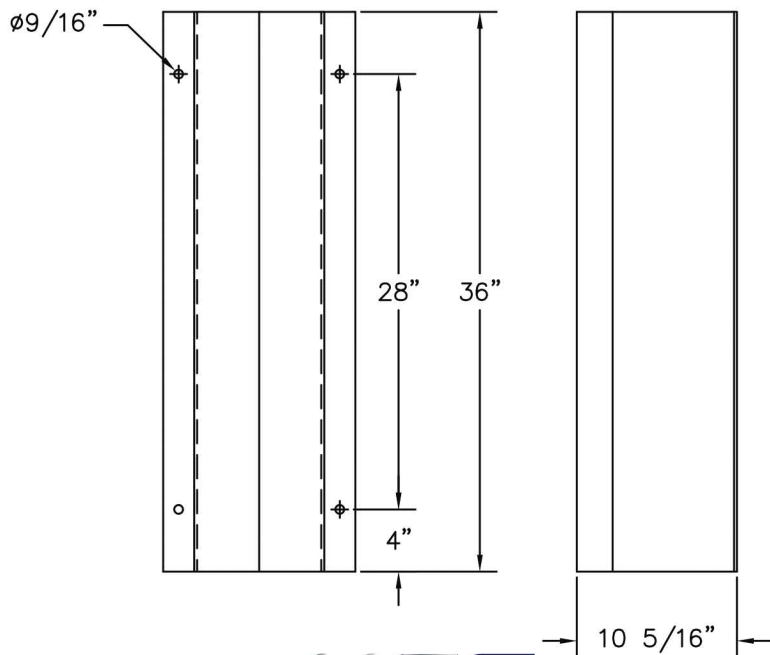

PART #	PIPE DIAM	WIDTH	LENGTH
CPG636WM	6"	8"	36"
CPG648WM	6"	8"	48"

PART #	PIPE DIAM	WIDTH	LENGTH
CPG636CM	6"	8"	36"
CPG648CM	6"	8"	48"

Metal Fabrication Services
A Division of Eberl Iron Works, Inc.

Toll Free: (800) 285-3056