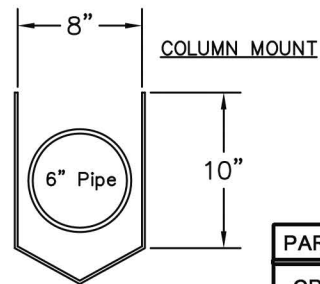

PART #	PIPE DIAM	WIDTH	LENGTH
CPG636WM	6"	8"	36"
CPG648WM	6"	8"	48"

PART #	PIPE DIAM	WIDTH	LENGTH
CPG636CM	6"	8"	36"
CPG648CM	6"	8"	48"

Metal Fabrication Services
A Division of Eberl Iron Works, Inc.

Toll Free: (800) 285-3056