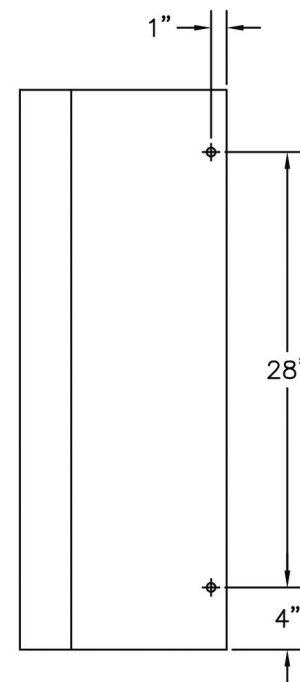

PART #	PIPE DIAM	WIDTH	LENGTH
CPG636WM	6"	8"	36"
CPG648WM	6"	8"	48"

PART #	PIPE DIAM	WIDTH	LENGTH
CPG636CM	6"	8"	36"
CPG648CM	6"	8"	48"

Metal Fabrication Services
A Division of Eberl Iron Works, Inc.

Toll Free: (800) 285-3056