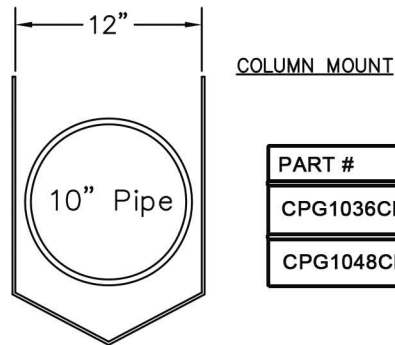

PART #	PIPE DIAM	WIDTH	LENGTH
CPG1036WM	10"	12"	36"
CPG1048WM	10"	12"	48"

PART #	PIPE DIAM	WIDTH	LENGTH
CPG1036CM	10"	12"	36"
CPG1048CM	10"	12"	48"

MFS

Metal Fabrication Services

A Division of Eberl Iron Works, Inc.