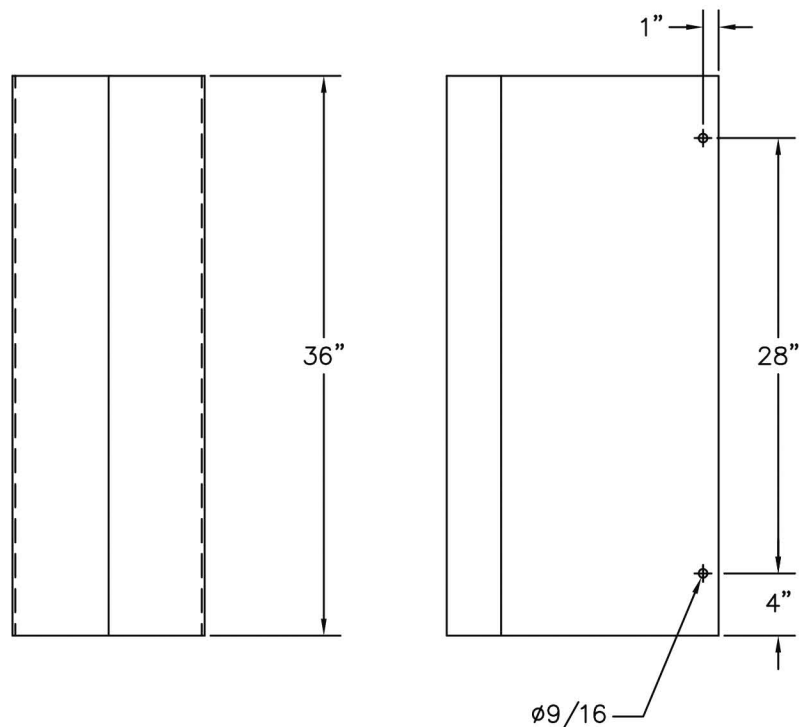

PART #	PIPE DIAM	WIDTH	LENGTH
CPG1036WM	10"	12"	36"
CPG1048WM	10"	12"	48"

PART #	PIPE DIAM	WIDTH	LENGTH
CPG1036CM	10"	12"	36"
CPG1048CM	10"	12"	48"

MFS

Metal Fabrication Services

A Division of Eberl Iron Works, Inc.