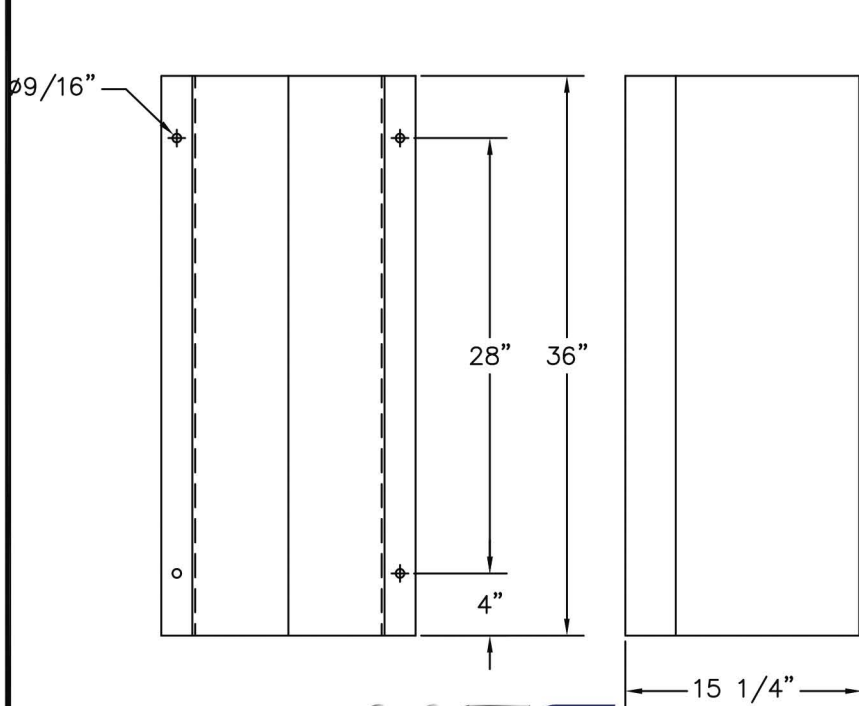

PART #	PIPE DIAM	WIDTH	LENGTH
CPG1036WM	10"	12"	36"
CPG1048WM	10"	12"	48"

PART #	PIPE DIAM	WIDTH	LENGTH
CPG1036CM	10"	12"	36"
CPG1048CM	10"	12"	48"

MFS

Metal Fabrication Services

A Division of Eberl Iron Works, Inc.